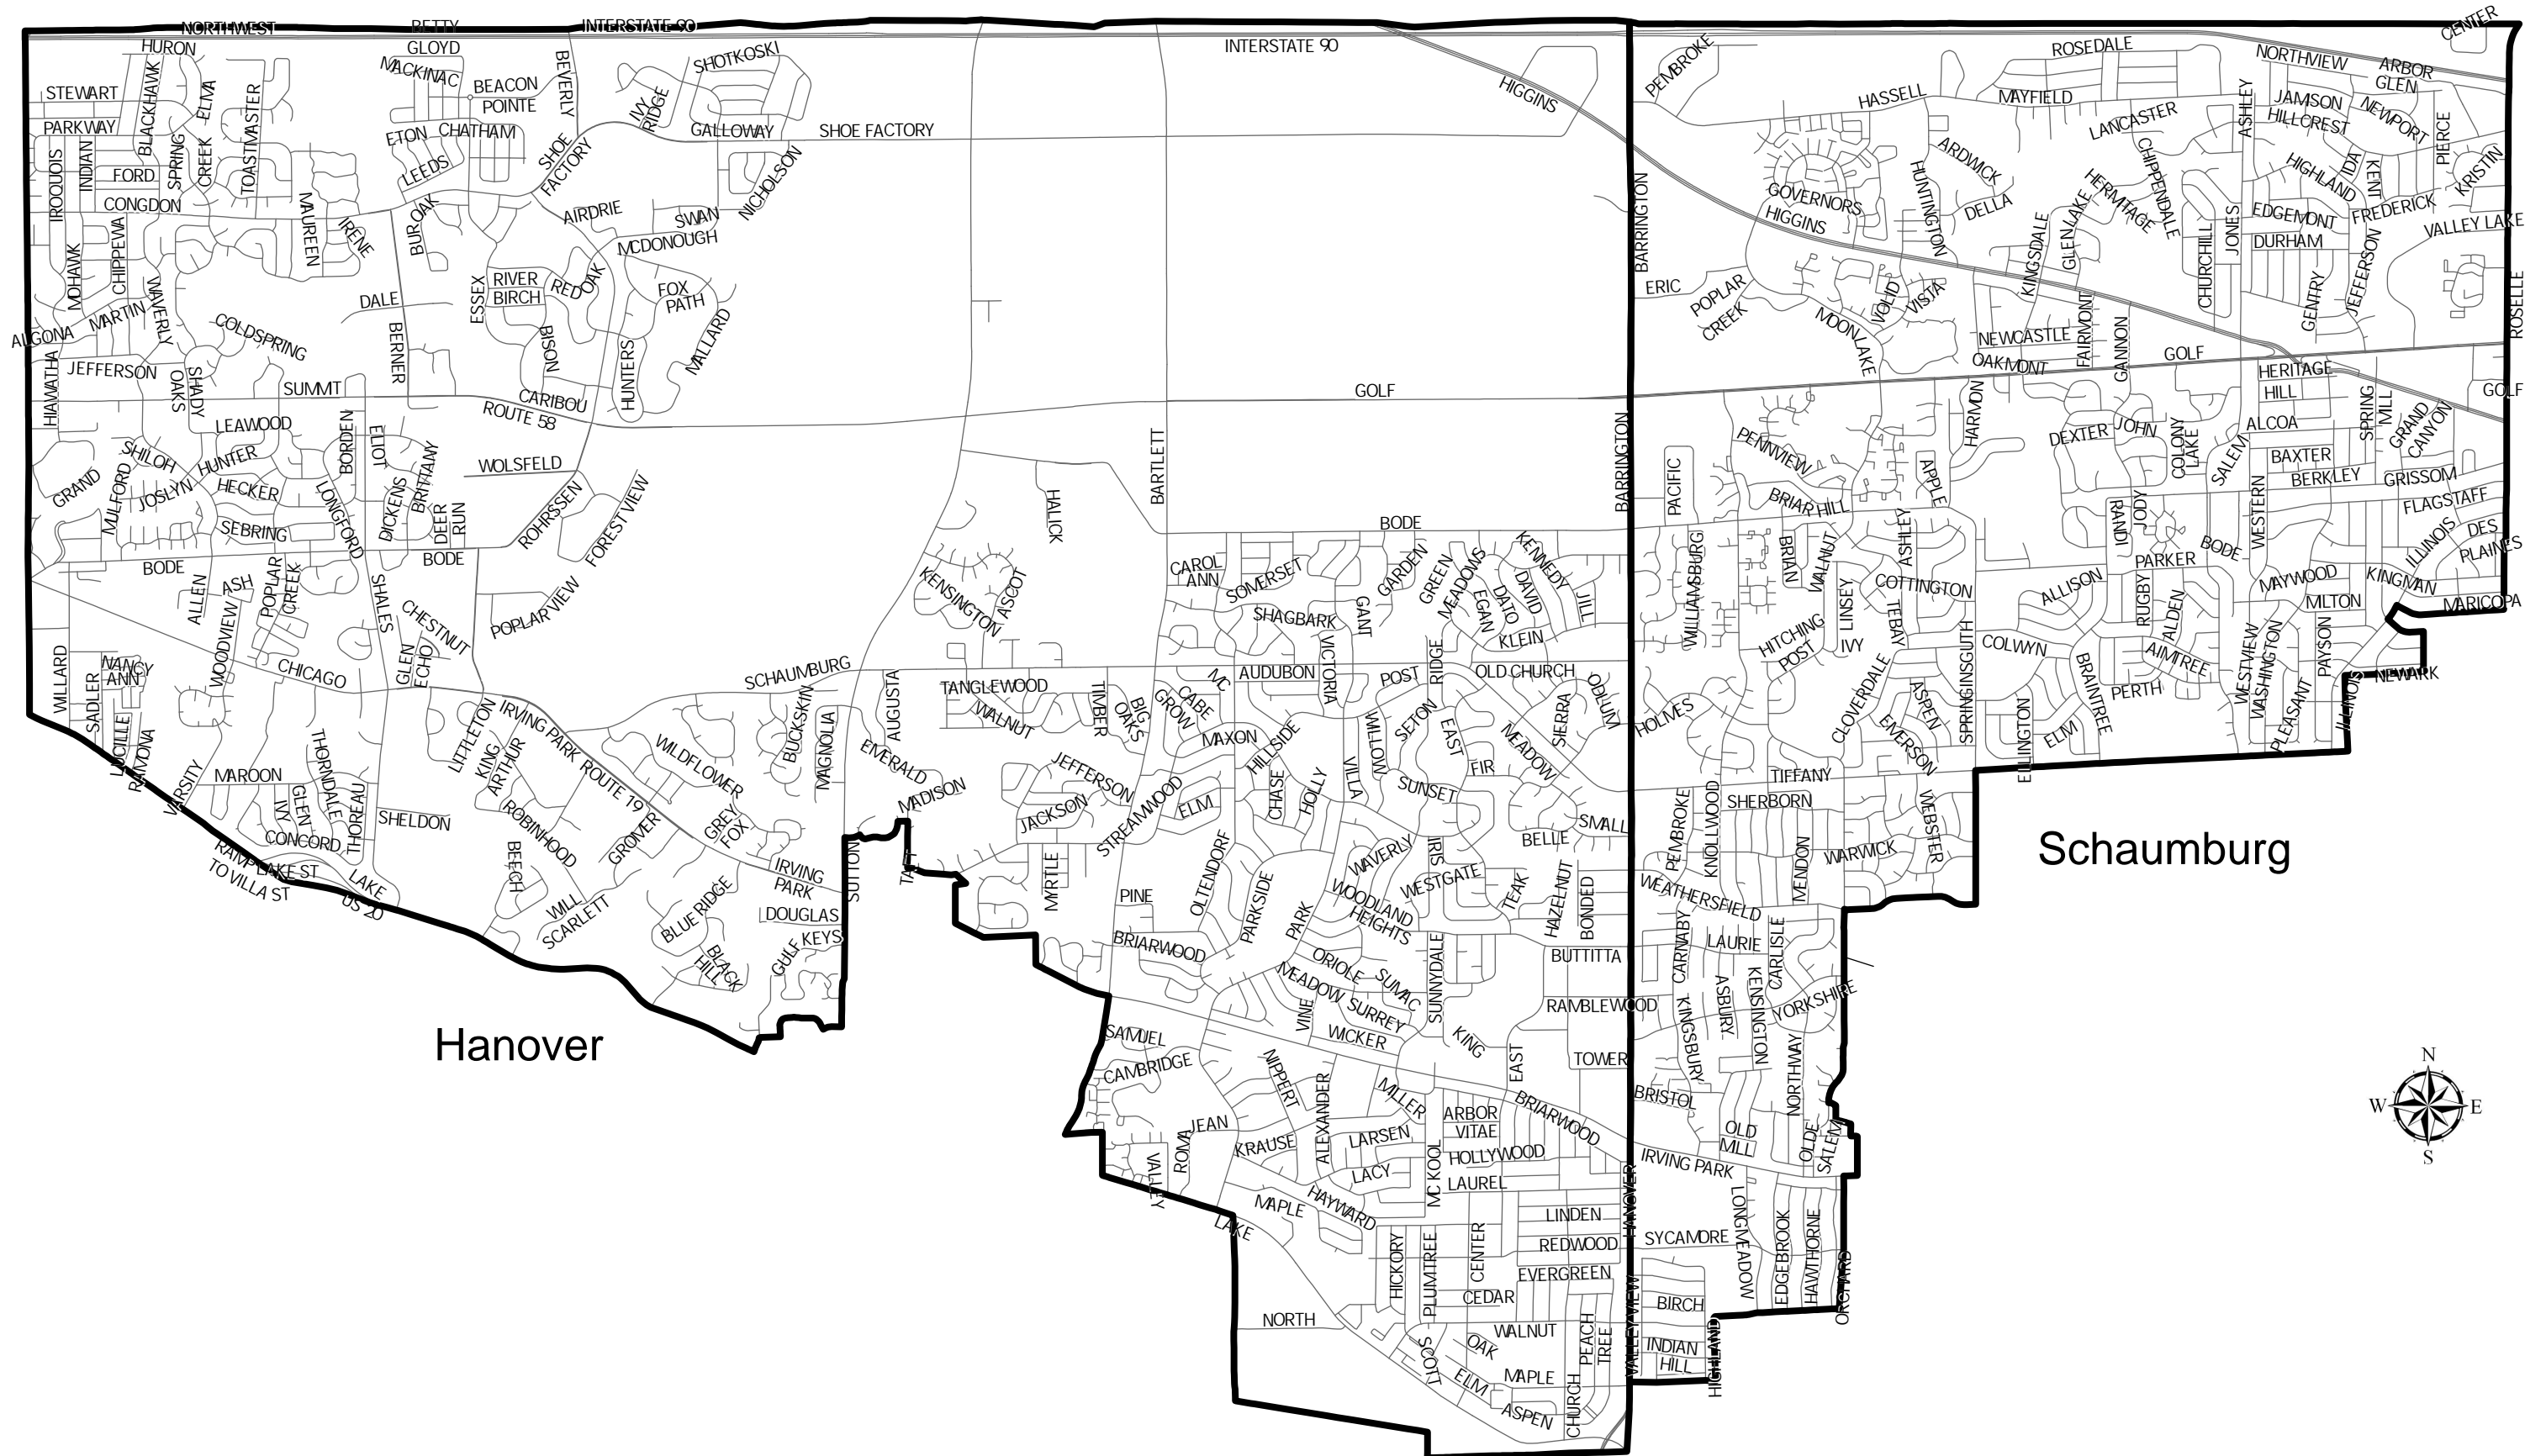

State Senate District 22

Hanover

Schaumburg

Legend:

- Township Boundary
- Precinct Boundary
- State Senate Boundary

State Senate District 22

Karen A. Yarbrough
cookcountyclerk.il.gov

January 2022

 Townships