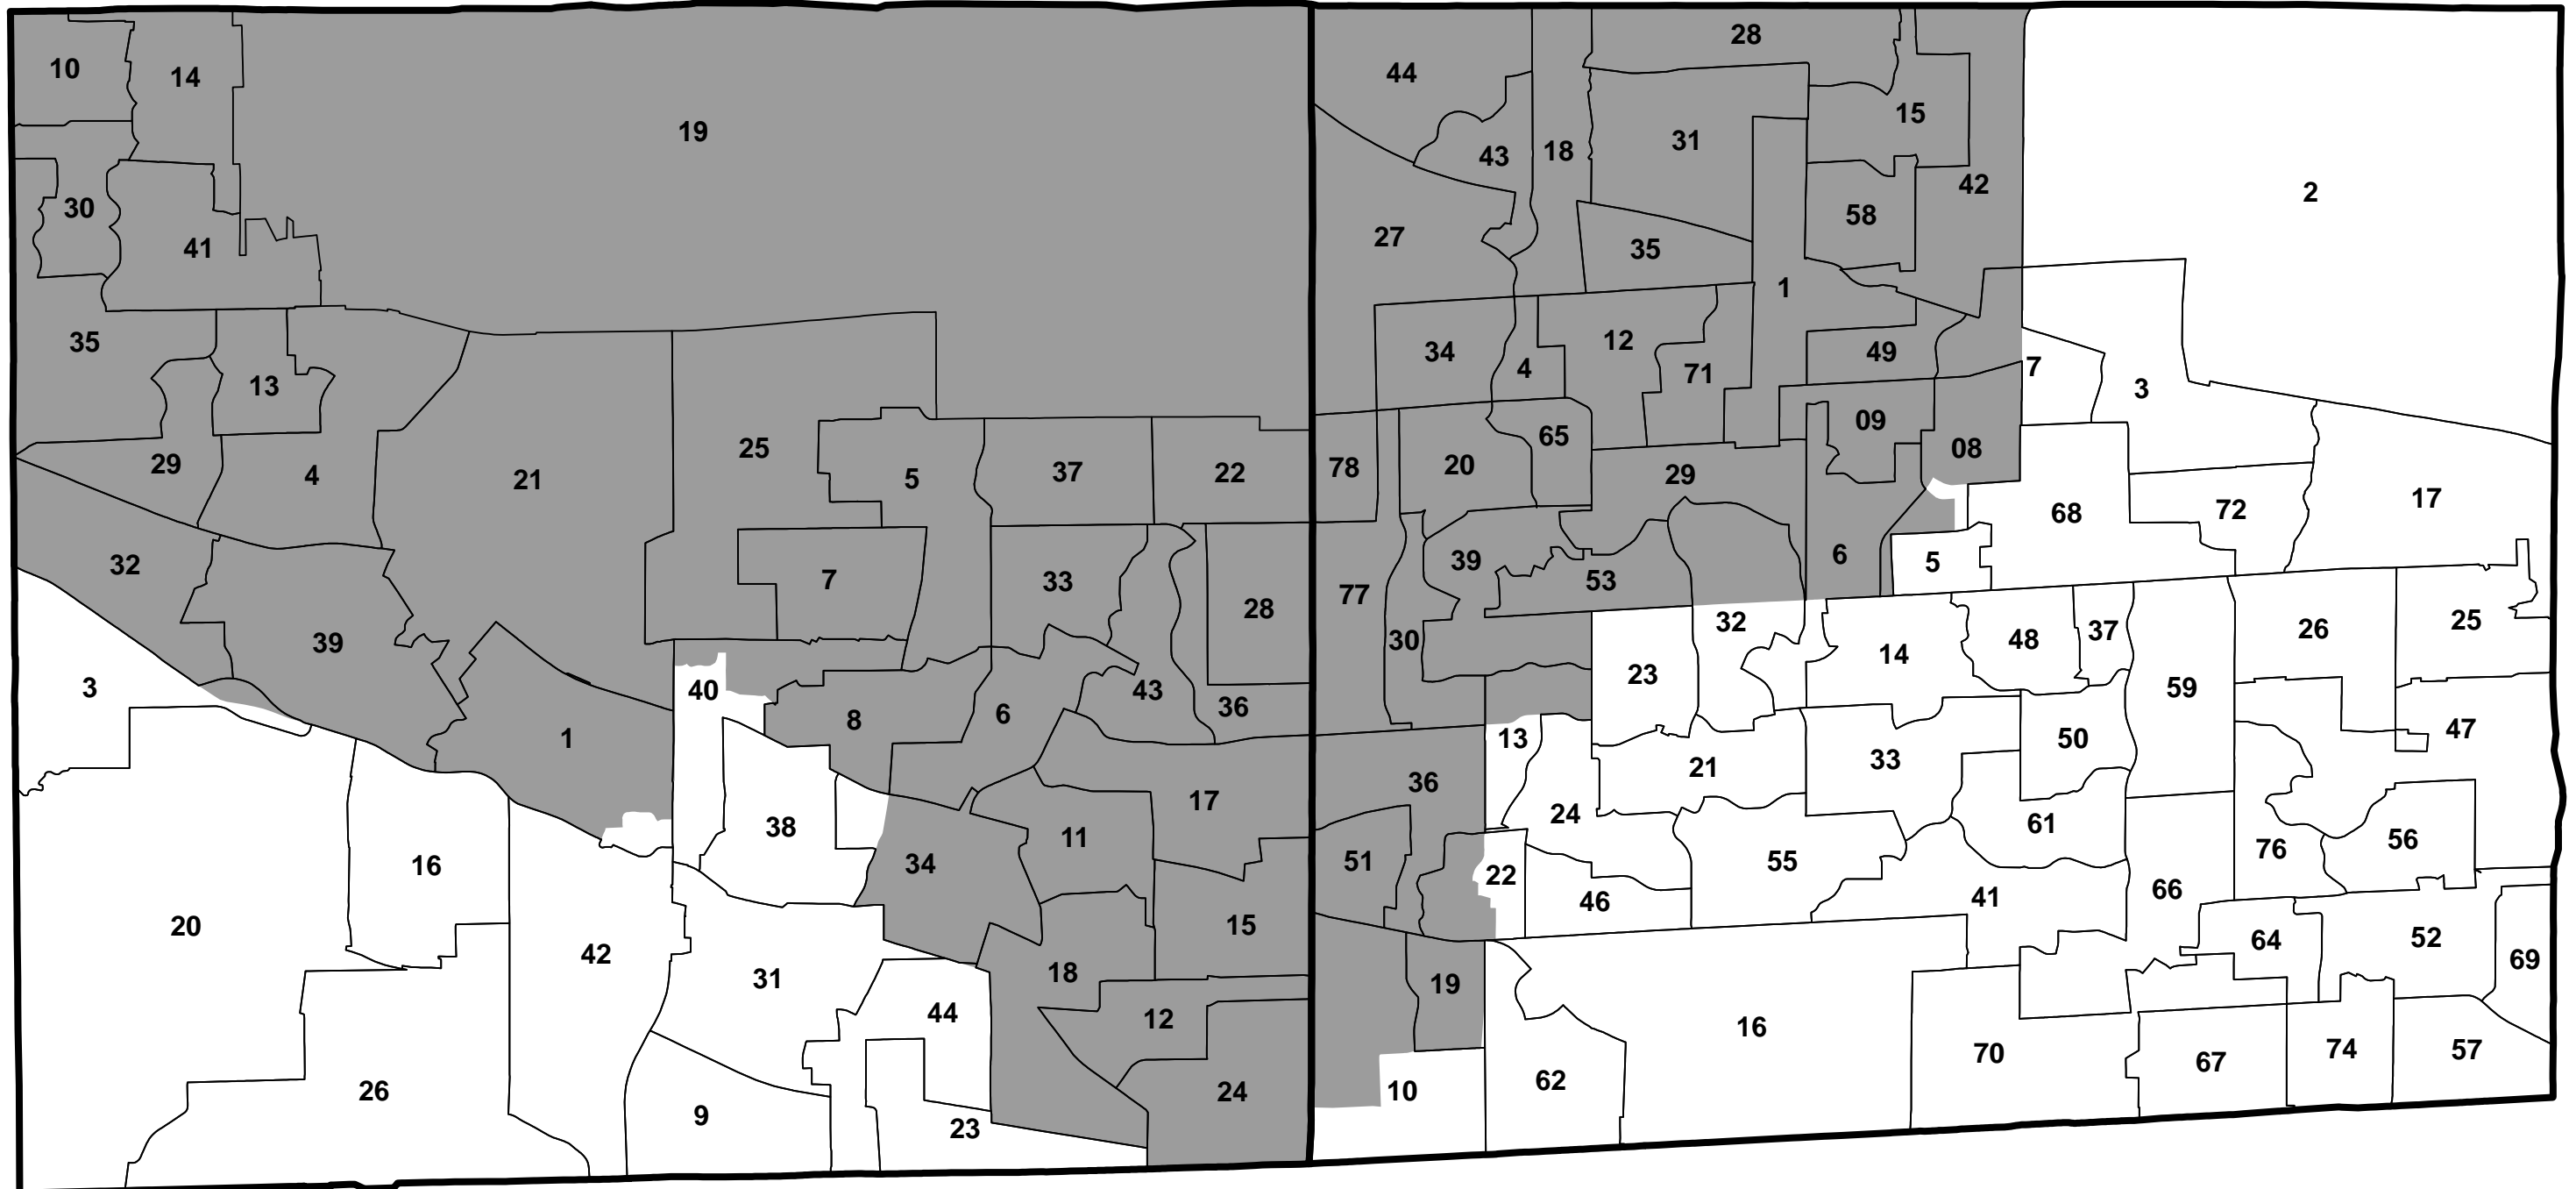

State Senate District 22

Hanover

Schaumburg

Legend:

- Township Boundary
- Precinct Boundary
- State Senate Boundary

State Senate District 22

Karen A. Yarbrough
cookcountyclerk.il.gov

January 2022

 Townships