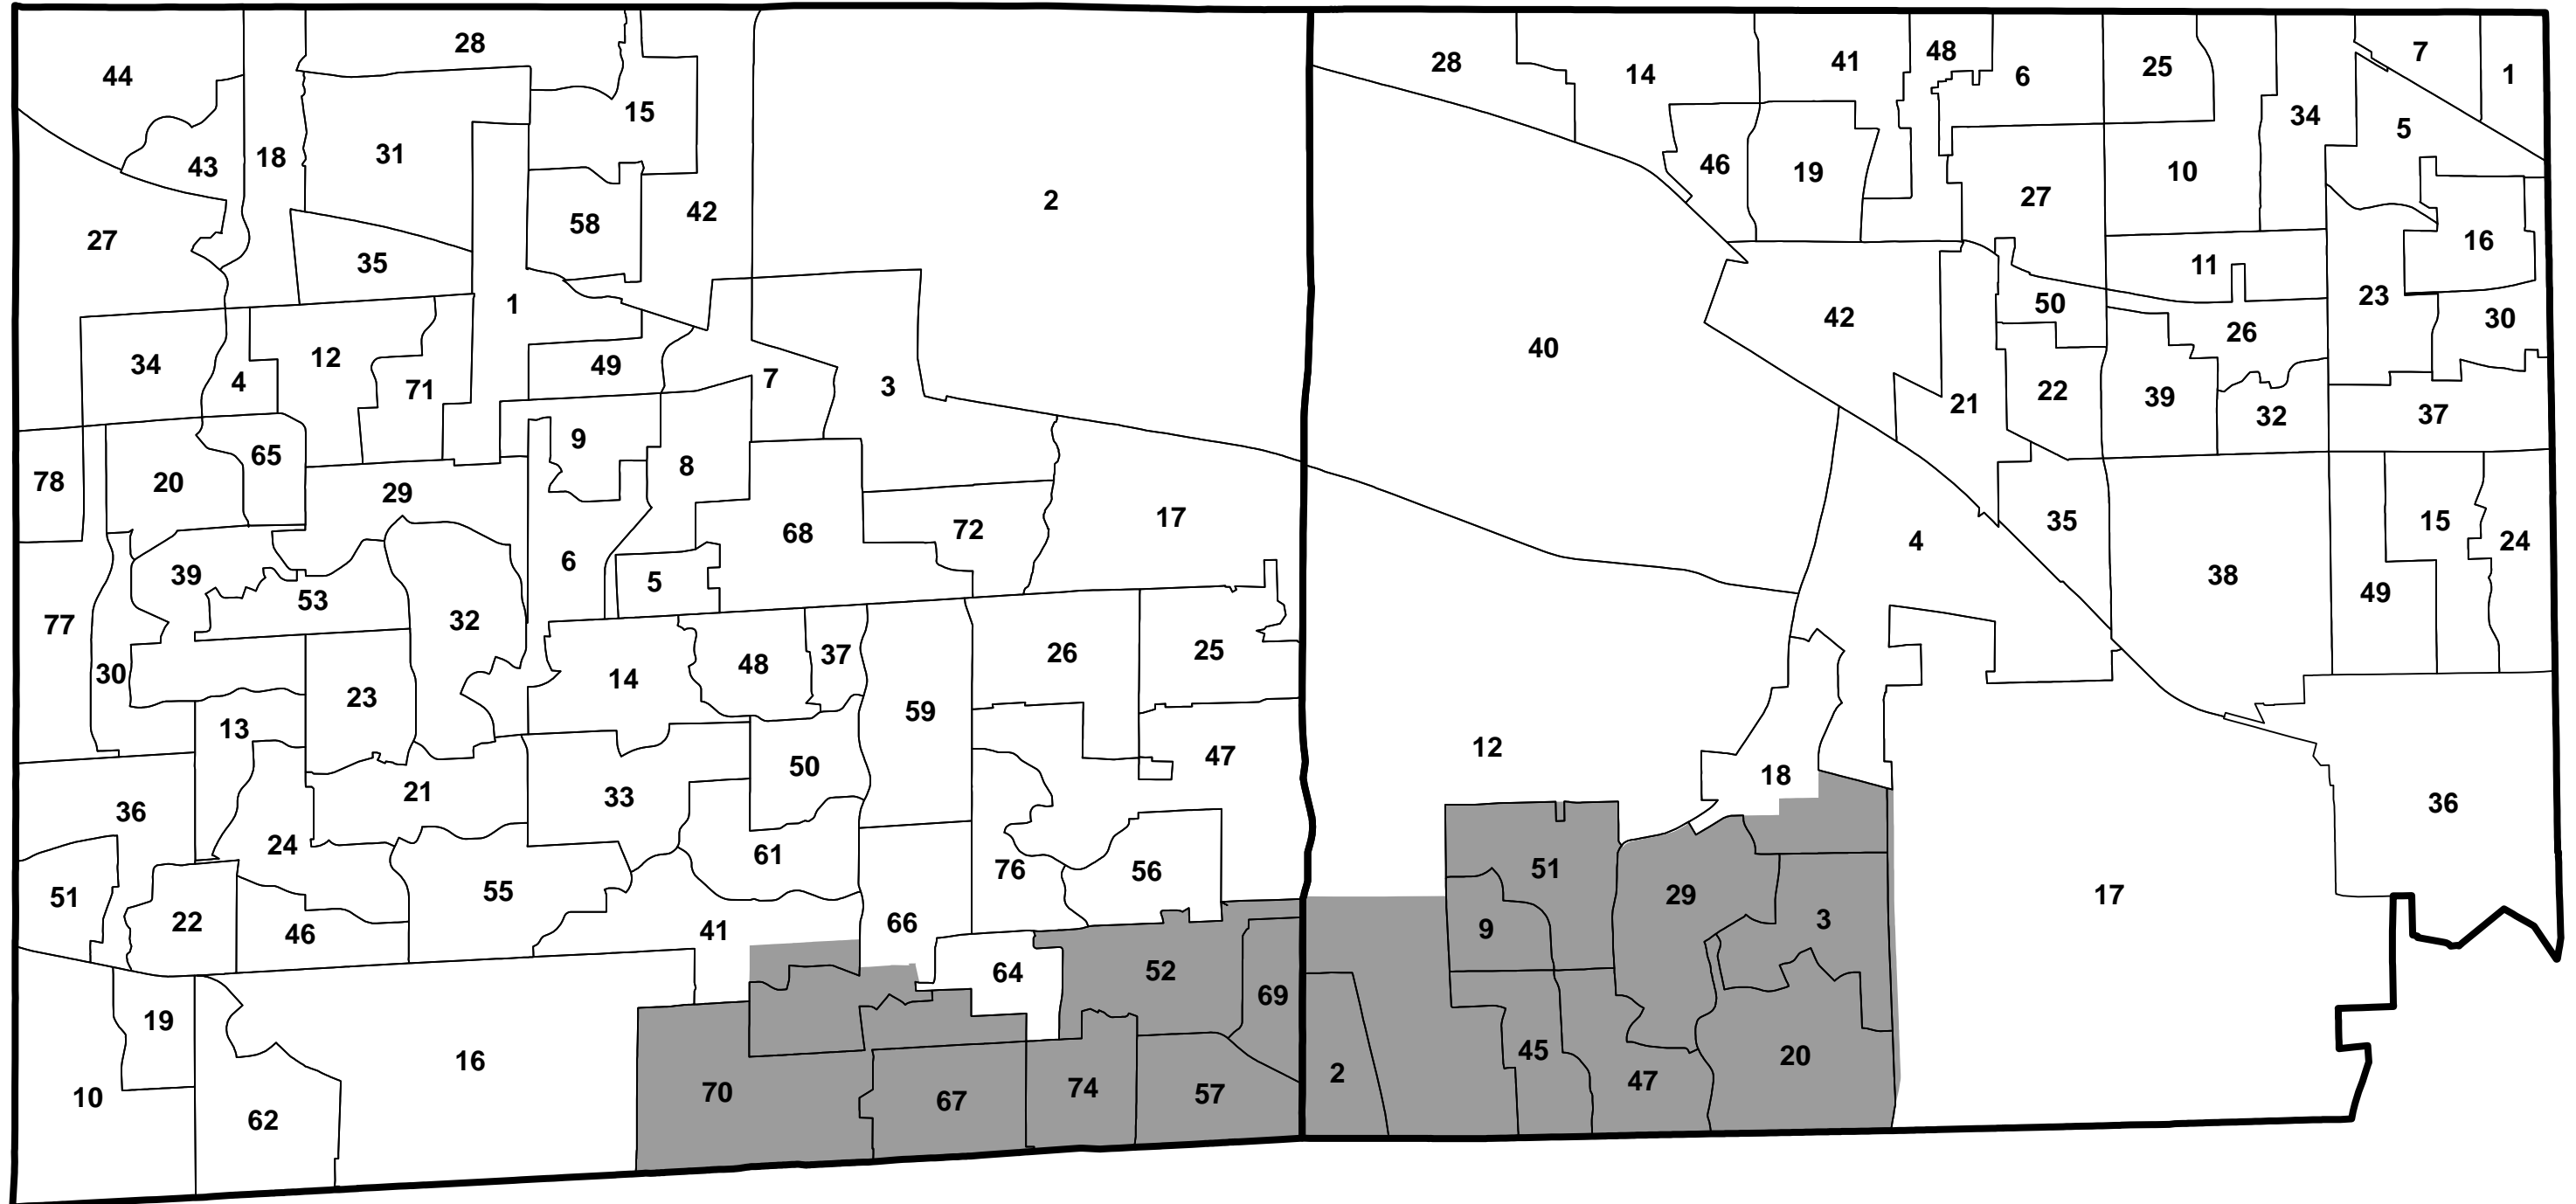

State Senate District 24

Schaumburg

Elk Grove

Legend:

- Township Boundary
- Precinct Boundary
- State Senate Boundary

State Senate District 24

Karen A. Yarbrough
cookcountyclerkfil.gov

January 2022

 Townships